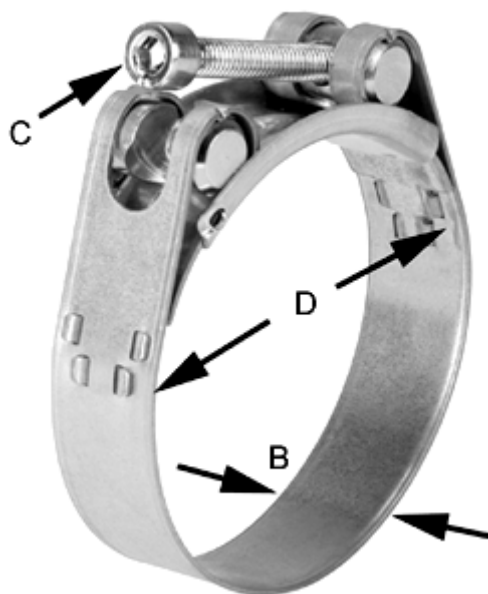

Data Sheet

Article number: 025927302145

Description: Heavy Duty Clamp GBS M 145/30 W2 ISK QRC

Measures

C (screw type) = ISK
Diameter D = 140-150
Width B = 30